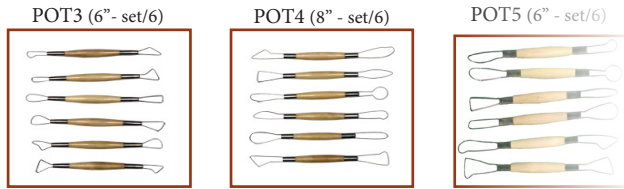

Quantity discounts apply on multiples of the same item

BRUSHES

TOOL KITS

	1-5 @	6-11 @	12+ @
PTK.....Pottery Tool Kit	\$31.25	\$25.00	\$21.88
ATPTK8 ...Pottery 8pc Kit	\$16.49	\$13.19	\$11.54
ATPTK9 ...Pottery 9pc Kit	\$20.49	\$16.39	\$14.34
CTK7Ceramic Tool Kit.....	\$40.65	\$32.52	\$28.46
POT1.....Economy Kit	\$12.49	\$9.99	\$8.74
POT2.....Wire Loop Set.....	\$12.49	\$9.99	\$8.74
POT3.....Wire Tool 6" Set.....	\$12.49	\$9.99	\$8.74
POT4.....Wire Tool 8" Set.....	\$12.49	\$9.99	\$8.74
POT5.....Wire Loop 6" Set.....	\$12.49	\$9.99	\$8.74
POT12Sculpting Tool Set.....	\$24.99	\$19.99	\$17.49
POT14Jumbo Ribbon Set	\$12.49	\$9.99	\$8.74
POT15Mini Variety Tool Set.....	\$12.49	\$9.99	\$8.74
POT16Economy Tool Set	\$12.49	\$9.99	\$8.74
PTK10Handbuilding Kit.....	\$26.95	\$21.56	\$18.87
PTK12Handbuilding Kit.....	\$25.95	\$20.76	\$18.17

BRUSH KITS

Royal Brush Economy Sets	1-5 @	6-11 @	12+ @
RYA.....Sable Rounds (3).....	\$2.99	\$2.40	\$2.10
RYB.....Sable Fine Rounds (3).....	\$2.99	\$2.40	\$2.10
RYE.....Sable Flats (3).....	\$2.99	\$2.40	\$2.10
RYGSable Flat Bristle (4).....	\$2.99	\$2.40	\$2.10
RYHSable Round Bristle (4).....	\$2.99	\$2.40	\$2.10
RYI.....Sable Flat & Round (6).....	\$7.49	\$6.00	\$5.25
RYJ.....Sable Flat & Round (10).....	\$9.49	\$7.60	\$6.65
RYL.....Sable Flat (5).....	\$6.49	\$5.20	\$4.55